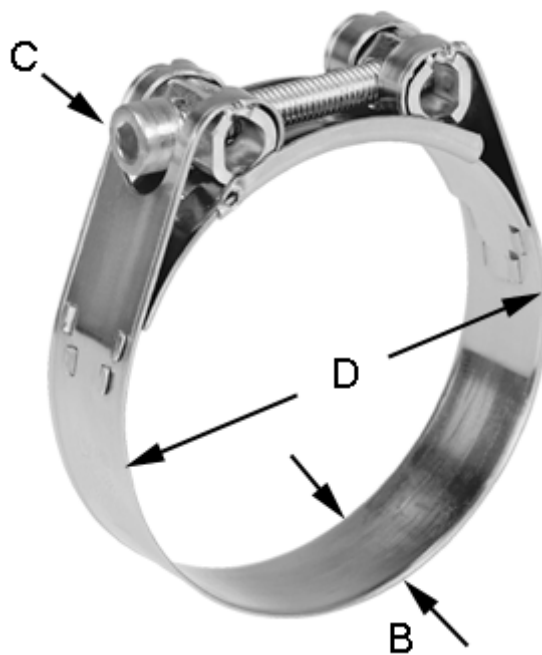

Article number: 025917255076

Description: Heavy Duty Clamp GBS M 76/25 W5 ISK STC

## Measures

---

C (screw type)	= ISK
Diameter D	= 73-79
Width B	= 25